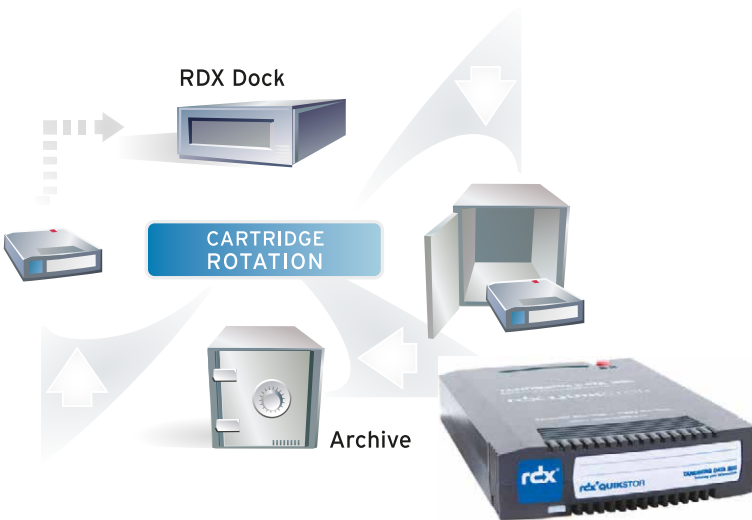

Easy backup rotation makes the RDX QuikStor highly scalable and streamlines archiving processes

Market Acceptance

- **Storage Magazine** Disk Product of the Year
- **Tech World** Backup Product of the Year
- **Personal Computer** Recommended Award
- **PC Pro** Recommended Award
- **IT Reviews** Recommended Award
- **DatorMagazin** Recommended Award
- **PCMagazine** 4 Stars

Coverage: NYTimes, CIO Today, CNBC, Int'l Herald Tribune, Data Storage Today, CNET

CH-RDXvsHDD_A4_2016A

Overland Storage
125 S. Market Street
San Jose, CA 95113
USA
Tel: (858) 571-5555
Fax: (858) 571-3664
sales@overlandstorage.com
www.overlandstorage.com

Tandberg Data EMEA
Feldstrasse 81
44141 Dortmund
Germany
Tel: +49 231 5436 - 0
Fax: +49 231 5436 - 111
salesemea@tandbergdata.com
www.tandbergdata.com/de

Overland Storage UK
Regus Atlantic House, Imperial Way
Reading, RG2 0TD
United Kingdom
Tel: +44 1 189 898 000
salesemea@tandbergdata.com
www.tandbergdata.com/emea

Overland Storage France
18 Rue Jean Rostand
Orsay
91400, France
Tel: +33 1 81 91 73 40
salesemea@tandbergdata.com
www.tandbergdata.com/emea

Tandberg Data APAC
16 Collyer Quay
Level 21
Singapore, 049318
Tel: +65 6818 9266
salesapac@tandbergdata.com
www.tandbergdata.com/apac