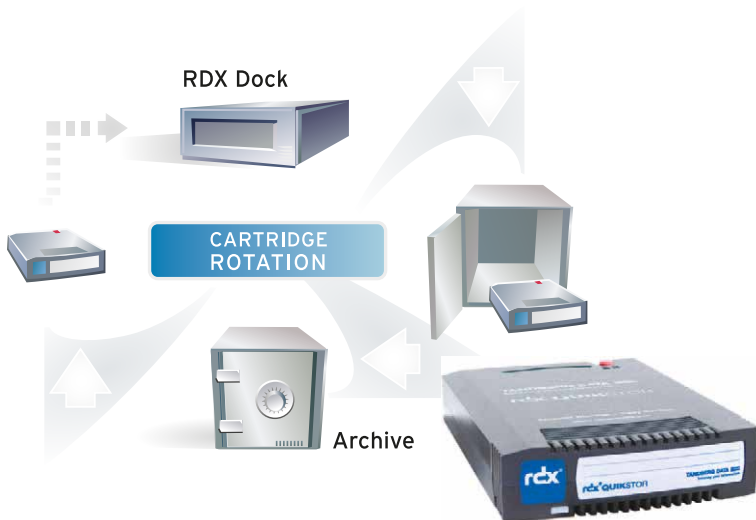

Easy backup rotation makes the RDX QuikStor highly scalable and streamlines archiving processes

Market Acceptance

1. **Storage Magazine** Disk Product of the Year
   - **Tech World** Backup Product of the Year
   - **Personal Computer** Recommended Award
   - **PC Pro** Recommended Award
   - **IT Reviews** Recommended Award
   - **DatorMagazin** Recommended Award
   - **PCMagazine** 4 Stars
2. Coverage: NYTimes, CIO Today, CNBC, Int'l Herald Tribune, Data Storage Today, CNET

CH-RDXvsHDD_US_2016A

Overland Storage
125 S. Market Street
San Jose, CA 95113
USA
Tel: (858) 571-5555
Fax: (858) 571-3664
sales@overlandstorage.com
www.overlandstorage.com

Tandberg Data EMEA
Feldstrasse 81
44141 Dortmund
Germany
Tel: +49 231 5436 - 0
Fax: +49 231 5436 - 111
salesemea@tandbergdata.com
www.tandbergdata.com/de

Overland Storage UK
Regus Atlantic House, Imperial Way
Reading, RG2 0TD
United Kingdom
Tel: +44 1 189 898 000
salesemea@tandbergdata.com
www.tandbergdata.com/emea

Overland Storage France
18 Rue Jean Rostand
Orsay
91400, France
Tel: +33 1 81 91 73 40
salesemea@tandbergdata.com
www.tandbergdata.com/emea

Tandberg Data APAC
16 Collyer Quay
Level 21
Singapore, 049318
Tel: +65 6818 9266
salesapac@tandbergdata.com
www.tandbergdata.com/apac