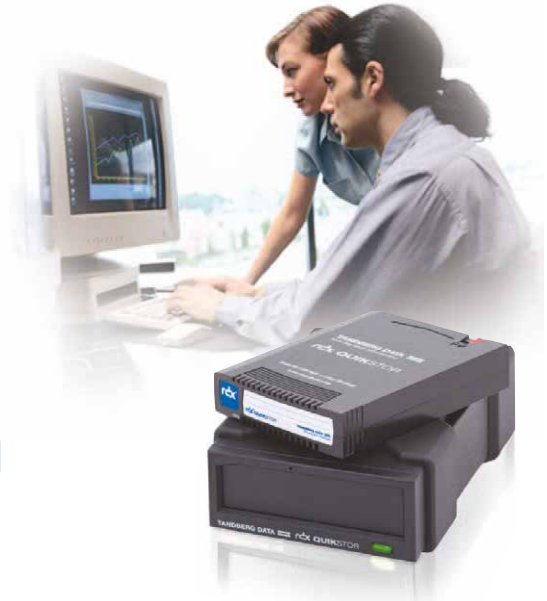

PRODUCT FEATURES	RDX	FIXED EXT HD
EASE OF USE		
Setup in under 5 minutes	Yes	Yes
Run backup in background	Yes	No
Auto backup of file changes	Yes	No
Deduplication	Yes	No
PORTABILITY		
Ruggedized and shock-proof	Yes	No
Static resistance	Yes	No
Vibration resistance	Yes	No
DATA PROTECTION		
Designed for off-site storage	Yes	No
Easy backup rotation	Yes	No
256-bit encryption	Yes	No
Neglect-proof backups	Yes	No

COST OF OWNERSHIP	RDX	FIXED EXTERNAL HD
Media Durability	Longer Media Life	Shorter Life (more frequent investment)
Scalability	Dynamically increase capacity (forward & backward compatible)	None
Continuous Data Protection	Included at no cost	None
File De-Duplication	Saves disk space	None
Upgrade	No re-formatting, installation, or other time consuming activities	New hardware, new installation, re-formatting
Time spent backing up	None, happens transparent in background	Time must be scheduled and backup initiated—wide margin for human error.
Daily Backup Rotation	Simply insert new media	Must connect new HW device
Warranty	3-yr advanced replacement service	1-year